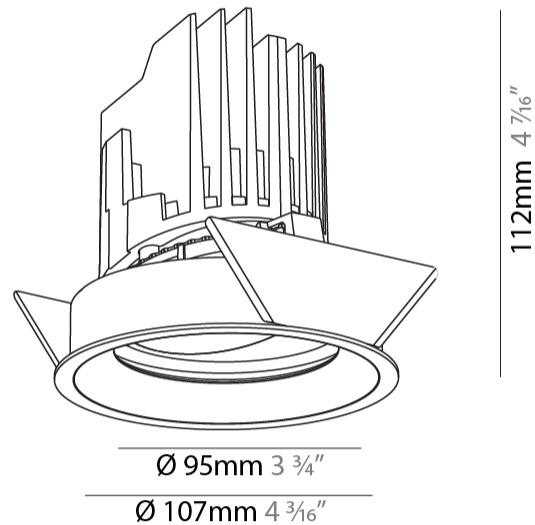

PHYSICAL

Shape: Round
Diameter (mm): 107
Diameter (in): 4 3/16
Height (mm): 112
Height (in): 4 7/16
Ceiling Thickness (mm): 10 / 12.5 / 15
Ceiling Thickness (in): 3/8 or 1/2 or 9/16
Min. Recessing Depth (mm): 130
Min. Recessing Depth (in): 5 1/8
Light Distribution: Adjustable / Downlight
Weight (kg): 0.46
Weight (lbs): 1.01
Fixture Finish: SSR / BKV / CWI / CRY / HAB / UFT / ITA / RUA / FTG / MYG / LOD / PUS / FRO / FUP / KIA / POP / BLS / SPG / MEY / GOH / GUM / CHC / COM / ABZ / JAG / OBR / MOS / ROR
Fixture Material: Aluminum Die Cast
Cut-out Measurements: 98mm / 3 7/8"

ELECTRICAL

Lamp Type: LED (Zhaga Standard)
Input Wattage (W): 16.5
Total Output Wattage (W): 14
Dimming: Tri-Mode (Non-Dimming and Phase Dimming (120Vac only) and 0-10V Dimming)
Driver Included: No
Driver Location: Recessed Housing
Driver Type: Constant Current - Universal
Driver Class: Class 2
Housing: See components
Input Voltage (V): 120 - 277
Constant Current (MA): 500

LED

Number of LEDs: 1
Color Temperature (°K): 2700 / 3000 / 3500 / 4000
Max. Delivered Lumen (lm): 930 / 960 / 1009 / 1030
Nominal Lumen (lm): 1386 / 1438 / 1511 / 1542
CRI: >90 CRI
Lamp Life (hrs): 50000

OPTICAL

Reflector: 20 / 40 / 60
Adjustability: Rotational 355°, Tilt 30°

RATINGS AND CERTIFICATIONS

Certified By: Certified for North American Standards
IP rating: IP20