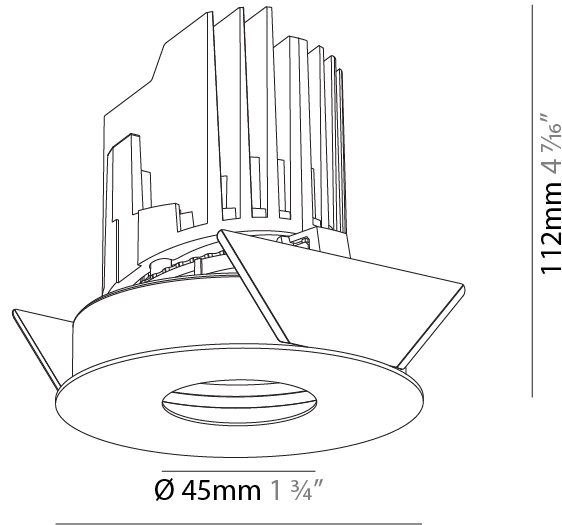

GENERAL

Series: Bioniq
Subseries: Bioniq Round Pinhole
Brand: Prolight
Division: Architectural
Mounting Type: Recessed
Mounting Location: Ceiling
Subcategory: Downlight

PHYSICAL

Shape: Round
Diameter (mm): 107
Diameter (in): 4 3/16
Height (mm): 112
Height (in): 4 7/16
Ceiling Thickness (mm): 10 / 12.5 / 15
Ceiling Thickness (in): 3/8 or 1/2 or 9/16
Min. Recessing Depth (mm): 130
Min. Recessing Depth (in): 5 1/8
Light Distribution: Adjustable / Downlight
Weight (kg): 0.47
Weight (lbs): 1.04
Fixture Finish: SSR / BKV / CWI / CRY / HAB / UFT / ITA / RUA / FTG / MYG / LOD / PUS / FRO / FUP / KIA / POP / BLS / SPG / MEY / GOH / GUM / CHC / COM / ABZ / JAG / OBR / MOS / ROR
Fixture Material: Aluminum Die Cast
Cut-out Measurements: 98mm / 3 7/8"

ELECTRICAL

Lamp Type: LED (Zhaga Standard)
Input Wattage (W): 15.5
Total Output Wattage (W): 14
Driver Included: No
Driver Location: Recessed Housing
Constant Current (MA): 350

LED

Number of LEDs: 1
Color Temperature (°K): 2700 / 3000 / 3500 / 4000
Max. Delivered Lumen (lm): 930 / 960 / 1009 / 1030
Nominal Lumen (lm): 1386 / 1438 / 1511 / 1542
CRI: >90 CRI

OPTICAL

Reflector: 20 / 40 / 60
Adjustability: Rotational 355°; Tilt 30°

RATINGS AND CERTIFICATIONS

Certified By: Certified for North American Standards
IP rating: IP20

PROJECT
TYPE
SPECIFIER
QUANTITY
DATE